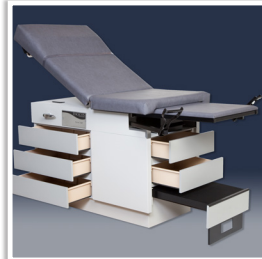

EXCEL Series

Ships complete with top securely attached to base – ready to use.
No Assembly Required.

• 350 General Exam Table

ENOCHS Cat. No	Orientation	Drawers	Base	Top	ENOCHS Cat. No	Orientation	Drawers	Base	Top
350-RHBECWEB	RIGHT Hand	Beige	Cream White	Earthen Brown	350-LHBECWEB	LEFT Hand	Beige	Cream White	Earthen Brown
350-RHBECWCB		Beige	Cream White	Cambridge Blue	350-LHBECWCB		Beige	Cream White	Cambridge Blue
350-RHBECWFN		Beige	Cream White	Fawn	350-LHBECWFN		Beige	Cream White	Fawn
350-RHBECWWW		Beige	Cream White	Windsor Wine	350-LHBECWWW		Beige	Cream White	Windsor Wine
350-RHBECWOJ		Beige	Cream White	Ocean Jade	350-LHBECWOJ		Beige	Cream White	Ocean Jade
350-RHBECWBL		Beige	Cream White	Black	350-LHBECWBL		Beige	Cream White	Black
350-RHGRPGCB		Grey	Pearl Grey	Cambridge Blue	350-LHGRPGCB		Grey	Pearl Grey	Cambridge Blue
350-RHGRPGNI		Grey	Pearl Grey	Ninja	350-LHGRPGNI		Grey	Pearl Grey	Ninja
350-RHGRPGSM		Grey	Pearl Grey	Smoke	350-LHGRPGSM		Grey	Pearl Grey	Smoke
350-RHGRPGWW		Grey	Pearl Grey	Windsor Wine	350-LHGRPGWW		Grey	Pearl Grey	Windsor Wine
350-RHGRPGOJ		Grey	Pearl Grey	Ocean Jade	350-LHGRPGOJ		Grey	Pearl Grey	Ocean Jade
350-RHGRPGBL		Grey	Pearl Grey	Black	350-LHGRPGBL		Grey	Pearl Grey	Black
350-RHNOCWFN		Natural Oak	Cream White	Fawn	350-LHNOCWFN		Natural Oak	Cream White	Fawn

When ordering tables designate:

- Base Color
- Upholstery Top Color
- Drawer Front Color – ENCORE, REGENCY, EXCEL & HORIZON 49D only
- Side Drawers of Table to Open on Patient's RIGHT (RH) or LEFT (LH) – ENCORE, REGENCY, & EXCEL only

Contact ENOCHS Customer Service for help with custom upholstery and color combinations not listed.

800-428-2305
enochs@enochsmed.com